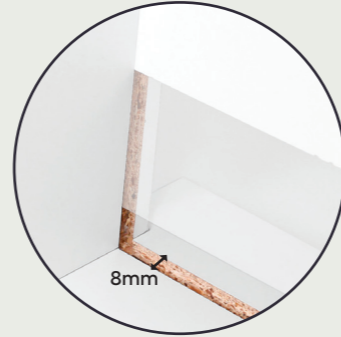

All units come with a
8mm solid MDF back